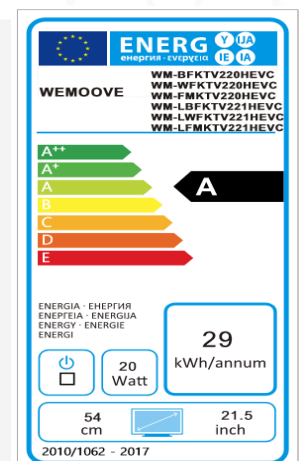

Built-in 21.5-inch kitchen TV

WM-WFKTV220 HEVC

- /// Waterproof: Front IP65
- /// High-end screen - 4 mm tempered glass:
 - Anti-fingerprint
 - High level of transparency
 - High brightness image
 - Absorption of light reflections
- /// Built-in TV for standard kitchen furniture (60x45 cm)
- /// 2 built-in vibration speakers – 2 x 8 W
- /// Tuners DVB-T2 H.265/C/S2 H.265/HEVC
- /// 2 years warranty

Specifications

/// Main specifications

- TV dimensions (WxHxD): 594*455*42 mm
- Screen dimensions (WxH): 474*266 mm
- Voltage: AC 100-240V, 50/60Hz/12V/4A
- Power consumption (Max): 29 W
- Standby consumption: 0,5 W
- Energy efficiency class: A
- Remote control: waterproof (IP66)

/// Warranty

- Warranty : 2 years
- Spare parts availability period: 5 years

/// Screen specifications

- Backlighting technology: Edge-LED
- Screen size: 54 cm (21,5")
- Screen resolution: 1920*1080
- Contrast ratio: 1000:1
- Number of colors: 16.7 millions
- Brightness: 250 cd/m2
- Front face finish: white frame (also available in a black frame and full mirror)
- Frame : metal
- Viewing angle (h/V): 170°/160°
- Front IP65