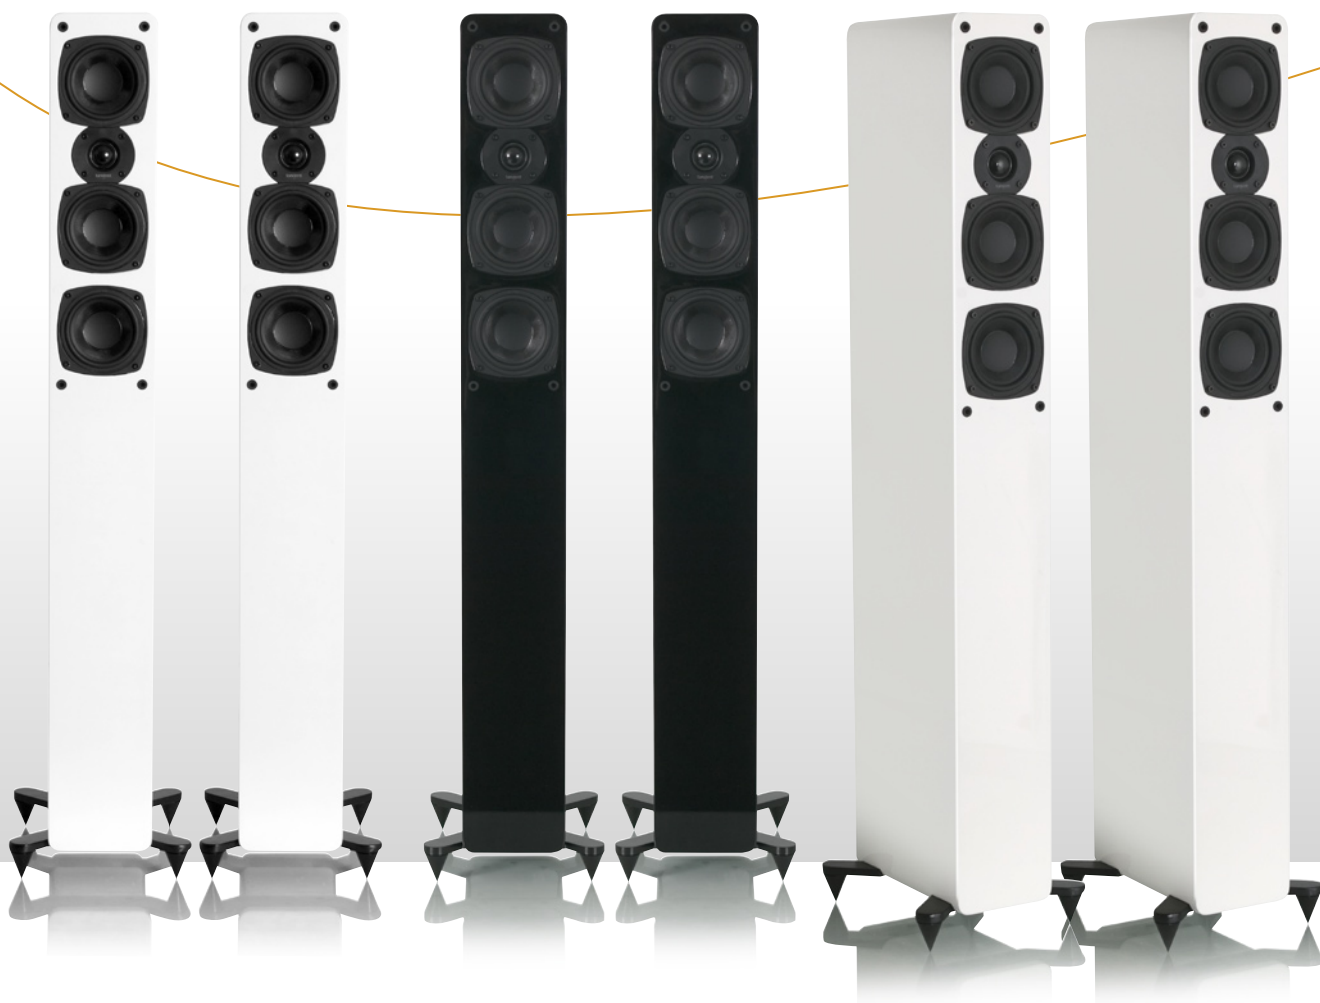

tangent

EVO E34

A FLOOR STANDING BEAUTY...

CHANGING PERCEPTIONS ABOUT FLOOR SPEAKERS...

Whoever said that floor speakers had to be big, black, and boxy creations is in for a big surprise this season. Tangent is ready to reveal yet another revolution in EVOLution: the Tangent EVO E34 floor speaker.

Standing tall at 104cm, the largest Tangent EVO speaker to date is redefining what a floor speaker should look like, how much space it should take up, and how it should sound. The Tangent EVO E34 is the top-of-the-line model within the Tangent EVO family. Its minimalist design belies the multi-faceted performance power it possesses within.

Add a pair of Tangent EVO E34 speakers to your existing audio setup. Their great performance may surprise you, too. Available in high-gloss black and high-gloss white.

FEATURES

- Fits everywhere
- Compact but powerful speaker
- 4" super strong bass
- Specially designed stand spikes
- High gloss finish
- Danish design

For more information please visit
www.tangent-audio.com

tangent

SPECIFICATIONS

System	3-way bass reflex
Recommended power amplifier	10-150 Watt
Tweeter	25mm Softdome neodymium
Woofer	2 x 100mm
Impedance	4-8 Ohm
Dimensions (HxWxD)	1000 x 125 x 240mm (249mm)
Midrange	100mm
Frequency range +/- 3 dB	50Hz-20KHz
Sensitivity (2,83V / 1M)	87db