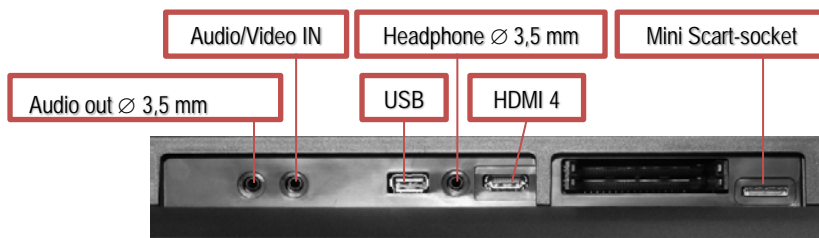

Reception

Equipped with tuner ex works	2 x DVB-C/T2/S2
UHDTV / HDTV integrated	•/•
Number of CI+ compatible CI slots	2

Media / network functions

Metz Media System / HbbTV	•/•
Streaming (Server/Client)	•(•/•)
Internet radio	Tuneln
MetzRemote App	•
Smart TV-Portal / browser	Foxxum/•
LAN / WiFi (IEEE 802.11 a/b/g/n/ac ; 2,4GHz and 5,0GHz)	•/•
Bluetooth® with Qualcomm® aptX™ low latency / Bluetooth retrofittable	•

Connectivity

HDMI socket with HDCP 2.2 (4K 60/50p 4:4:4) / and with ARC	4/1
USB connection 2.0 / USB connection 3.0 (video/photo/audio)	1/1
LAN Network connection (RJ 45)	•
S/PDIF digital audio output / Audio output	•/•
Headphone socket / EURO-AV socket via adapter	•/•
Audio input and Cinch (FBAS) via adapter	•

Power consumption

Mains voltage	230-240V/50Hz
Power consumption in use (in delivery condition) [W]	118,0
Power consumption in standby mode [W]	0,12
Peak luminance ratio [%]	65
Annual energy consumption [kWh]	164
Energy efficiency class	A

Dimensions / Weight

Width	122,7
Height with base / without base [cm]	81,8/77,1
Depth with base / without base [cm]	30/7,4
Weight with base / without base [kg]	25/20,8
Wallmount width x height [cm]	VESA 30 x 20

Other information

EAN	40 57313 010833
Mercury content in mg	0,0
Device contains lead (within prescribed legal limits)	•

Metz Consumer Electronics GmbH
Ohmstraße 55, 90513 Zirndorf, Germany

10.08.2018
Subject to change.

U1802_40050_03