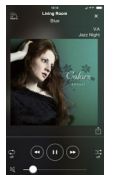

Easy setup with your smartphone or tablet

Use your smartphone or tablet together with the MusicCast CONTROLLER app to operate the speaker and change settings quickly and easily. The same Controller app functions as a remote control for all your MusicCast-compatible devices too.