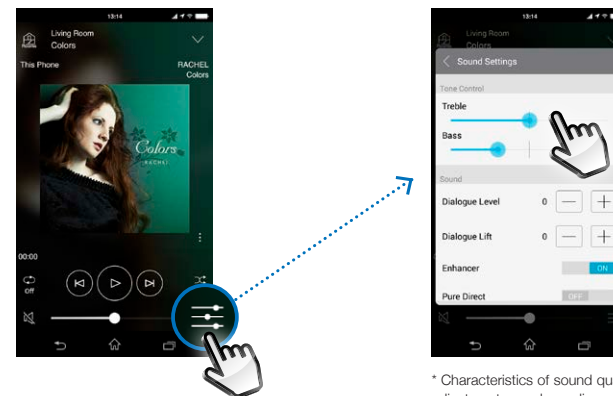

Low Standby
Power Consumption
Less than

3W

Control All Your Equipment at Will with Just a Single App

Simply tap the beautifully designed screen and take control of all the audio equipment and all the music in your home. There are a wide variety of capabilities like the Link function that lets you play the same song in different rooms simultaneously and the ability to freely customize the room screen with your own pictures. Make your musical world even more exciting.

Simple operating functions let you easily play the music you want to hear

Select a room

Select source

Select a song

Link Functions

Play the same song simultaneously in multiple preset rooms.

Push the Link button → Select Master room → Select a room to link → Linked room cells merged

Sound Setting

Using sound setting or EQ, you can adjust a selected device's sound quality. Maximize each device's performance.

* Characteristics of sound quality adjustment vary depending on the device.

Easy Initial Setup

You can perform the MusicCast initial setup very easily by using the App.

Press the Connect button → Input the password of your wireless router. → Choose room name and room photo. → Finished!