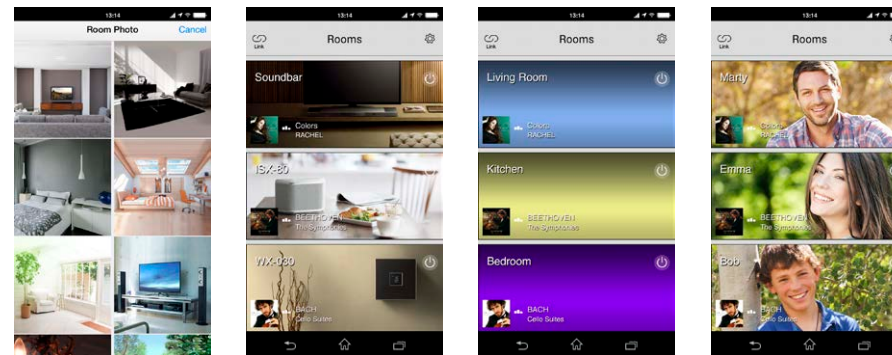

Low Standby
Power Consumption
Less than

3W

Control All Your Equipment at Will with Just a Single App

Simply tap the beautifully designed screen and take control of all the audio equipment and all the music in your home. There are a wide variety of capabilities like the Link function that lets you play the same song in different rooms simultaneously and the ability to freely customize the room screen with your own pictures. Make your musical world even more exciting.

Simple operating functions let you easily play the music you want to hear

Select a room

Select source

Select a song

Link Functions

Play the same song simultaneously in multiple preset rooms.

Push the Link button → Select Master room → Select a room to link → Linked room cells merged

Easy Initial Setup

You can perform the MusicCast initial setup very easily by using the App.

Press the Connect button → Input the password of your wireless router. → Choose room name and room photo. → Finished!

Room Display Customization

Freely set up the room screen in a way that is easy to understand using photos you've taken yourself.

< Room photo > < Device photo > < Color > < Person's photo >

With MusicCast, choose the optimal style of sound to suit any environment.