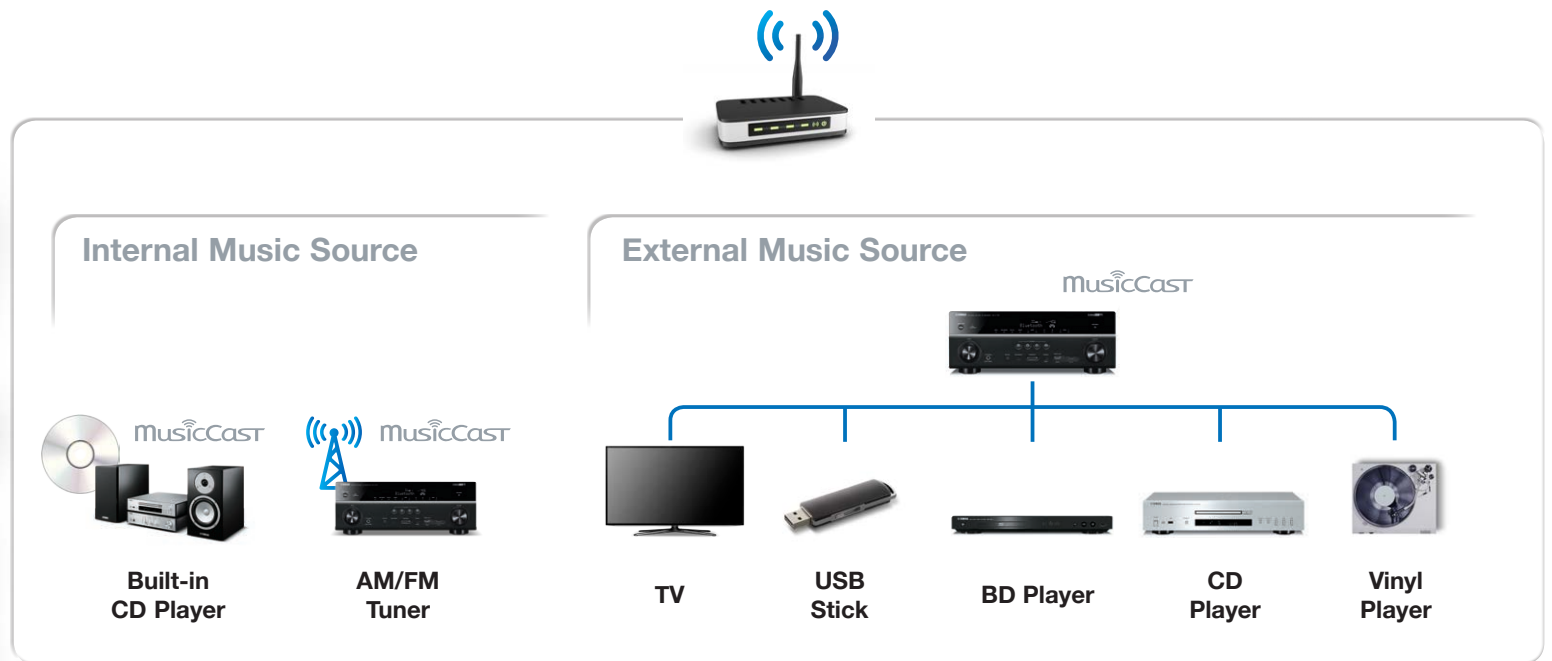

All new from Yamaha, the MusicCast system brings everything to everywhere for everyone.

Stream the Same or different Music to Each Room

Play the same song in multiple rooms, or play different songs in each room.

Compatible streaming services.

*Streaming service availability varies by region. *RX-V479/V579 are not compatible with Napster/Rhapsody and SiriusXM.

Stream Internal or External Content

MusicCast lets you network audio equipment with a wide variety of functions and features.

Share music from any sound, from MusicCast products to equipment connected to external inputs including HDMI, and enjoy all the feeling you get from upgrading your audio equipment.

* Devices that can be connected vary depending upon the model.

Stream via *Bluetooth*[®] and Spread It by MusicCast

All MusicCast models are *Bluetooth*-compatible. From video hosting service content to music apps, enjoy streaming any music over your smartphone. What's more, you can also distribute music to other rooms.