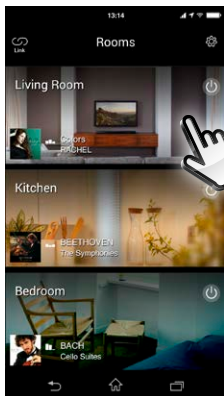

Low Standby
Power Consumption
Less than

3W

Control All Your Equipment at Will with Just a Single App

Simply tap the beautifully designed screen and take control of all the audio equipment and all the music in your home. There are a wide variety of capabilities like the Link function that lets you play the same song in different rooms simultaneously and the ability to freely customize the room screen with your own pictures. Make your musical world even more exciting.

Simple operating functions let you easily play the music you want to hear

Select a room

Select source

Select a song

Link Functions

Play the same song simultaneously in multiple preset rooms.

Push the Link button → Select Master room → Select a room to link → Linked room cells merged