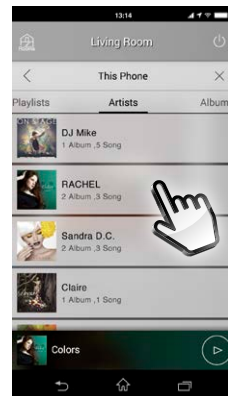

Low Standby
Power Consumption
Less than

3W

Control All Your Equipment at Will with Just a Single App

Simply tap the beautifully designed screen and take control of all the audio equipment and all the music in your home. There are a wide variety of capabilities like the Link function that lets you play the same song in different rooms simultaneously and the ability to freely customize the room screen with your own pictures. Make your musical world even more exciting.

Simple operating functions let you easily play the music you want to hear

Select a room

Select source

Select a song

Link Functions

Play the same song simultaneously in multiple preset rooms.

Push the Link button → Select Master room → Select a room to link → Linked room cells merged