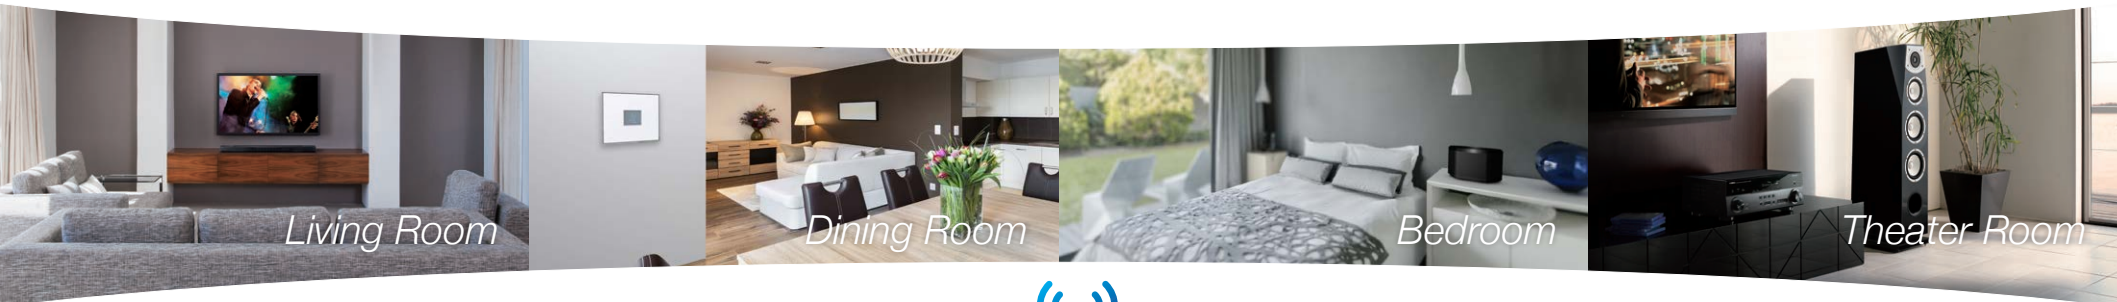

musicCast

a new world of wireless freedom

Perfect fit for all your musical scenarios

musicCast

musicCast

MusicCast is a new revolution in network audio, use all your MusicCast products together or separately, it's completely up to you. Control it, all from one app, designed to be intuitive, quick and simple to use. Use a soundbar, a wireless speaker, an AV Receiver, HiFi system whichever suits you best, mix and match then expand your MusicCast system as time goes on.

All new from Yamaha, the MusicCast system brings everything to everywhere for everyone.

Stream the Same or different Music to Each Room

Play the same song in multiple rooms, or play different songs in each room.

With MusicCast, freely enjoy the music you love anywhere in your home, whether it's from your smartphone, or from a streaming service, PC or NAS over a network.

Living Room

Dining Room

Bedroom

Theater Room