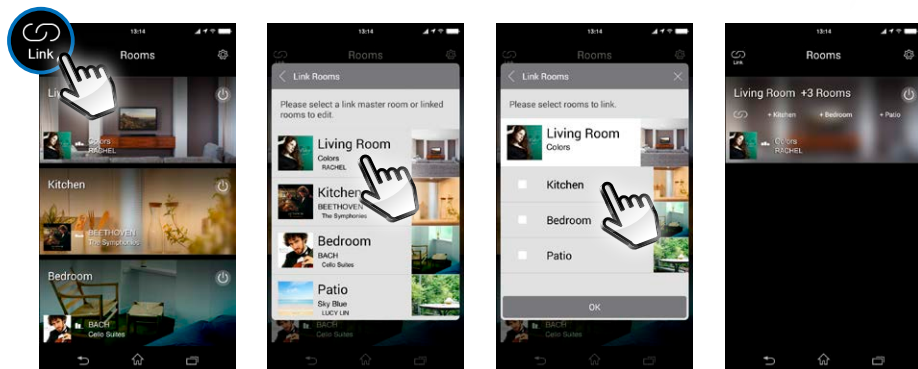

Low Standby
Power Consumption
Less than

3W

Control All Your Equipment at Will with Just a Single App

Simply tap the beautifully designed screen and take control of all the audio equipment and all the music in your home. There are a wide variety of capabilities like the Link function that lets you play the same song in different rooms simultaneously and the ability to freely customize the room screen with your own pictures. Make your musical world even more exciting.

Simple operating functions let you easily play the music you want to hear

Select a room

Select source

Select a song

Link Functions

Play the same song simultaneously in multiple preset rooms.

Push the Link button → Select Master room → Select a room to link → Linked room cells merged

Easy Initial Setup

You can perform the MusicCast initial setup very easily by using the App.

Press the Connect button → Input the password of your wireless router. → Choose room name and room photo. → Finished!

Room Display Customization

Freely set up the room screen in a way that is easy to understand using photos you've taken yourself.

< Room photo > < Device photo > < Color > < Person's photo >

With MusicCast, choose the optimal style of sound to suit any environment.