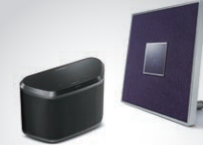

Room Display Customization

Freely set up the room screen in a way that is easy to understand using photos you've taken yourself.

< Room photo > < Device photo > < Color > < Person's photo >

With MusicCast, choose the optimal style of sound to suit any environment.

**Surround
Sound**

**Authentic
HiFi Sound**

**Stylish and
Easy style**

MusicCast Products

Desktop Audio

ISX-80
Integrated Audio System

WX-030
Wireless Music Speaker

AV Receivers