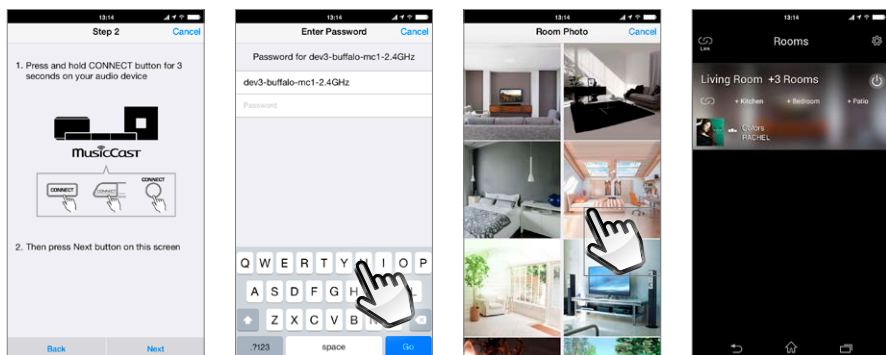

Low Standby
Power Consumption
Less than

3W

Control All Your Equipment at Will with Just a Single App

Simply tap the beautifully designed screen and take control of all the audio equipment and all the music in your home. There are a wide variety of capabilities like the Link function that lets you play the same song in different rooms simultaneously and the ability to freely customize the room screen with your own pictures. Make your musical world even more exciting.

Simple operating functions let you easily play the music you want to hear

Select a room

Select source

Select a song

Link Functions

Play the same song simultaneously in multiple preset rooms.

Push the Link button → Select Master room → Select a room to link → Linked room cells merged

Sound Setting

Using sound setting or EQ, you can adjust a selected device's sound quality. Maximize each device's performance.

* Characteristics of sound quality adjustment vary depending on the device.

Easy Initial Setup

You can perform the MusicCast initial setup very easily by using the App.

Press the Connect button → Input the password of your wireless router. → Choose room name and room photo. → Finished!