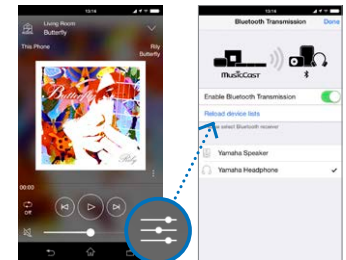

TO Listening Place

Bluetooth compatible Headphone

Easy Paring

Pairing operation is simple with the MusicCast App, and in *Bluetooth* output setup as well easily pair target devices and *Bluetooth*-enabled equipment just by selecting them.