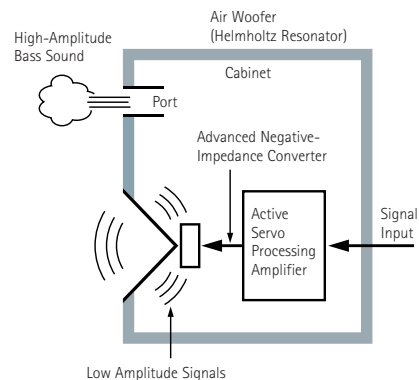

5.1-Channel Home Theatre Package

This speaker system is a 5.1-channel package. This configuration allows Dolby Digital and DTS movie sound formats to be enjoyed at their full potential. The speakers' high performance capabilities ensure accurate reproduction of DVD and other high quality sound sources, as well

as of Yamaha's dynamic and realistic CINEMA DSP sound.

Advanced YST for Awesome Deep Bass

Yamaha's patented Advanced Active Servo Technology (Advanced YST) generates incredible bass from small speaker enclosures. Advanced YST is the ideal method of combining amplifiers and speakers for maximum performance. This system's advanced negative impedance converter intelligently adjust the negative impedance generation as the speaker moves, creating a hard, rigid cone that prevents deep resonant waves from leaking out of the speaker cone. This means the full power of the waves is forced out through the air port, resulting in clear, powerful bass.

Linear Port

The Linear Port helps to ensure smooth bass response, while minimising extraneous noise.

Linear Port
Advanced YST produces rich bass sound, and the addition of a Linear Port reduces extraneous noise for even higher quality.