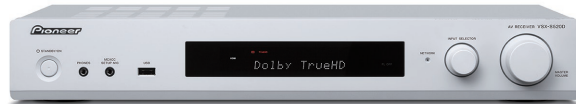

VSX-S520D(B)

VSX-S520D(S)

VSX-S520D(W)

Bringing quality sound and the latest features in a slim and stylish design, thanks to the highly-efficient Class D amplifier. Enjoy spectacular images with Ultra HD (4K/60p/4:4:4) upscaling/pass-through, play Hi-Res Audio via USB/network, listen to internet radio and various streaming services, or cast music with Google Cast™. Combine with Pioneer's BDP-X300 Blu-ray Disc player and create a full-scale home cinema with a compact setup.

AMPLIFICATION

- › Channels: 6
- › Amplification Type: Class D
- › 80 W/ch (4 ohms, 1 kHz, THD 1.0 %, 1ch Driven)

AUDIO FEATURES

- › Dolby® TrueHD/Dolby Digital Plus/Dolby Pro Logic II
- › DTS-HD Master Audio/DTS-HD High Resolution Audio/DTS 96/24/DTS-HD Express/DTS Neo:6 5.1
- › DSD Playback via Network/USB (5.6 MHz/2ch 2.8 MHz/2ch)
- › DSD Disc (SACD) Playback via HDMI (2.8 MHz/5.1ch, 2ch)
- › Digital Core Engine with Cirrus Logic (Quad Core) x1
- › HDMI Audio Return Channel (ARC)
- › MCACC Auto Room Tuning
 - Phase Control
 - Subwoofer EQ (4 Band)
- › Advanced Sound Retriever (2ch)
- › Advanced Surround Modes
 - Classical, Unplugged, Entertainment Show, Drama, Advanced Game, Action, Rock/Pop, Sports, Extended Stereo, Extended Mono, Front Stage Surround, Auto Surround

SPECIFICATIONS

- › Power Requirements: AC 100-240 V, 50/60 Hz
- › Power Consumption/Standby: 60 W/0.38 W
- › Dimensions (W x H x D): 435 x 70 x 325 mm
- › Weight: 4.0 kg

VSX-S520D(B)/MUP

Ultra HD (4K/60p/4:4:4/24-bit) Upscaling/Pass-Through with HDCP 2.2