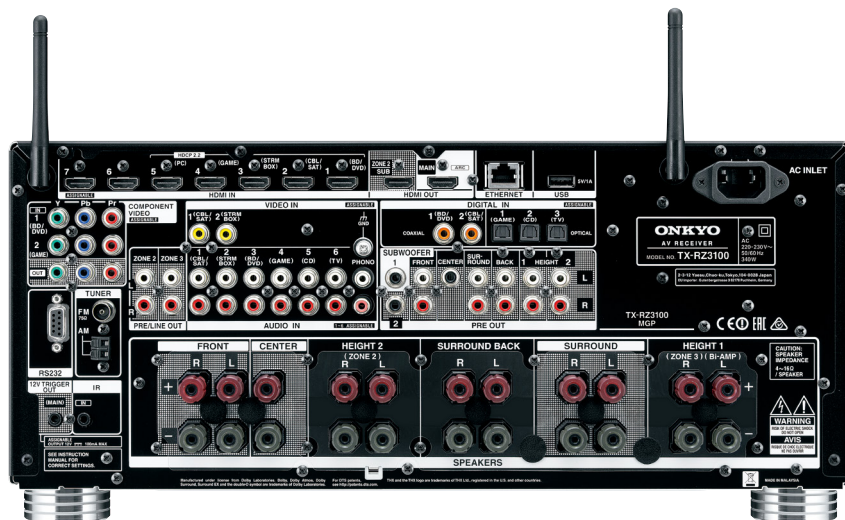

Text on receiver may vary with region.