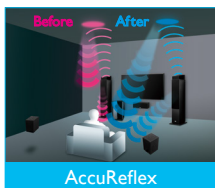

TX-RZ3100 11.2-Channel Network A/V Receiver

Ultimate DTS:X® and Dolby Atmos® Home Cinema

With 11.2 channels of instantaneous power from an uncommonly small body, the TX-RZ3100 enables the current maximum Dolby Atmos and DTS:X home-cinema layout of 7.2.4 channels in a self-contained component for the ultimate in multidimensional object-based surround-sound.

Upmixes Standard Surround Formats

DTS Neural:X™ retrieves spacial cues from standard multichannel formats and upmixes for 3D playback that's virtually identical to a native DTS:X source, giving your existing Blu-ray library a new lease on life.

THX®-Certified for Cinema Reference Sound

THX® Select2™ Plus guarantees distortion-free Cinema Reference Volume in your home. Certified products are subjected to the industry's toughest bench-tests to satisfy THX® requirements for audio performance.

Onkyo High-Current Digital Amplification

The TX-RZ3100 combines high-current driving architecture with sophisticated digital amplification and filtering technology. Noise-reduction hardware including a new custom low-hum transformer delivers fast dynamics, thrilling power, and stunningly precise detail resolution. Painstakingly tuned for velvet-smooth and emotionally evocative audio reproduction, Onkyo High-Current Digital is where power meets control.

Cohesive Multidimensional Sound

AccuReflex—part of the AccuEQ room calibration suite—phase-matches Dolby Atmos-enabled and floor-standing speakers for seamless reproduction of object-based sound. AccuEQ optimizes the entire system to suit your space without affecting front-speaker characteristics for pure stereo listening.

Chromecast built-in*, DTS Play-Fi®, AirPlay, Wi-Fi®, and Bluetooth®