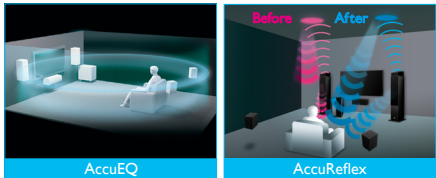

PR-RZ5100 11.2-Channel Network A/V Controller

THX® Ultra2™ Plus-Certified for Reference Sound

Why Upgrade to an RZ Series Product?

Onkyo strives to create products that bring joy to the listener. The RZ Series is the culmination of 70 years of experience in high-end audio: future-focused, but with the analog tradition at heart. Every design element, every hand-selected part contributes to flagship performance: full-spectrum reproduction, transparent resolution, lightning dynamics, a sense of rhythm and soul... performance that overwhelms and fills you with emotion.

Noiseless Signal Processing with VLSC™

No matter how good the DAC, pulse noise is an inevitable consequence of digital-to-analog conversion. VLSC (Vector Linear Shaping Circuitry) compares vectors from the input/output signal and uses that information to erase digital noise. A pure, noise-free analog signal is fed to your amps, resulting in improved detail resolution and clarity.

DTS:X® and Dolby Atmos®

With 11.2 pre-amp channels, you can let your speakers deliver a complete multidimensional movie experience in your home cinema through a 7.2.4 layout. Dolby Atmos and DTS:X unlock sound from conventional channels and free audio to move above and around the audience for a thoroughly captivating and immersive movie experience.

Cohesive Multidimensional Sound

AccuReflex—part of the AccuEQ room calibration suite—phase-matches Dolby Atmos-enabled and floor-standing speakers for transparent and seamless reproduction of object-based sound. AccuEQ optimizes the entire system to suit your space without affecting front-speaker characteristics for pure stereo listening.

Upximes Standard Surround Formats