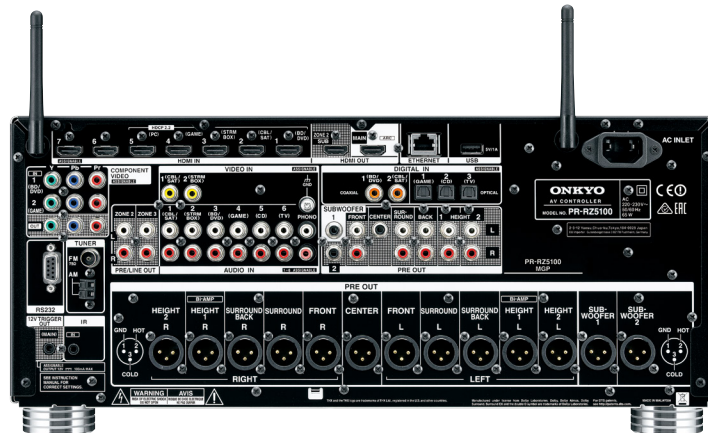

Text on receiver may vary by region.