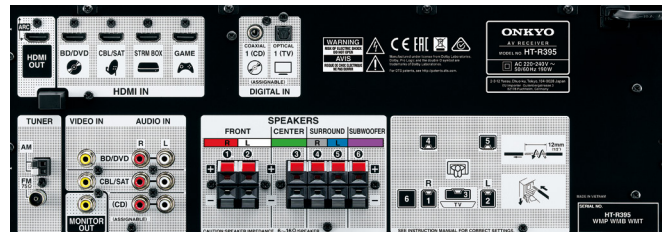

HT-S3800 5.1-Channel Home Cinema Receiver/Speaker Package

Enjoy Perfect High-Definition Movie Soundtracks

The HT-R395 receiver can decode Dolby® TrueHD and DTS-HD Master Audio™—the two most popular lossless Blu-ray formats that deliver a soundtrack identical to the studio master, so you're hearing it exactly as it's meant to be heard.

Latest Spec HDMI® (4 In / 1 Out)

All four HDMI terminals support HDCP 2.2 copy protection and High Dynamic Range (HDR) for 4K/60 Hz video on the very latest TV sets—enough to connect your consoles, BD Player, and media streamer. Signals from your DVD player and VCR are upconverted and sent to the display through the same HDMI cable. Super neat, super simple.

HDCP 2.2 / HDR

True Power from Discrete Amplifiers

Genuine, discrete analog amps (not cheap IC chips) deliver high instantaneous current to control the speakers for powerful and dynamic audio reproduction. This precise power is the cornerstone of Onkyo's amplification philosophy.

Solid and Compact Speaker System

The HT-S3800 ships with a quality six-piece surround-sound speaker system that's just the right size for smaller movie, computer, or dorm rooms. Front L/R, center, and two surround speakers contain full-range drivers that capture a wide frequency spectrum, so you get the whole audio picture, while the slimline subwoofer delivers a satisfying oomph to every explosion and bass-drum kick.

Bluetooth Audio Streaming

Stream virtually any audio from your compatible smartphone, tablet, or PC application to your home cinema. Just press a button on the receiver's front panel, pair your device, and start enjoying room-filling sound. There's also a USB for wired playback of MP3s from flash-memory drives.

Easy Connection Guide on Back Panel