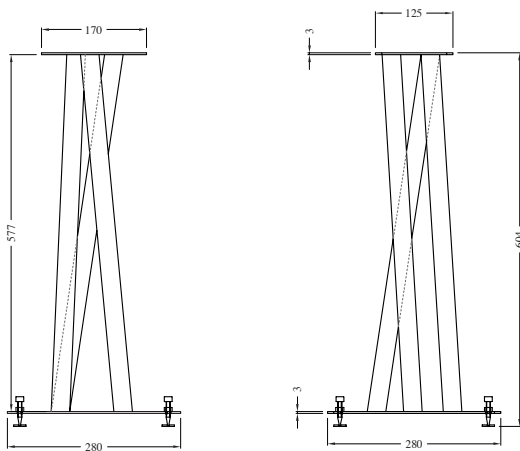

Equipped with decoupling points, the Hilerod feet prevent vibrations generated by the speaker from spreading over the floor. Their stunning form means that they are sure to stand out.

SPECIFICATIONS

DESIGN

Finishes: Black or white lacquered

Structure: Black or white powder coated steel

USABLE DIMENSIONS

Overall dimensions (W x H x D): 280 x 604 x 280 mm

Top plate (W x D): 170 x 125 mm

PACKAGING

Delivered disassembled with screws kit, mounting instructions and tools

Quantity/box: 1 – **Type:** Brown cardboard

Dimensions (W x H x D): 605 x 290 x 55 mm

Net Weight: ...

Gross Weight: ...

SKU: NORHILSTABK (black)

NORHILSTAWT (white)

GenCode: 3760108808256 (Hilerod black)

3760108808416 (Hilerod white)