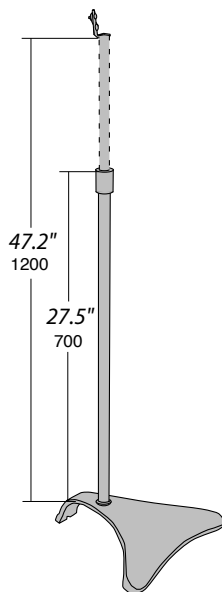

# Finn

This satellite speaker stand has a sleek contemporary style and a hidden wire path to floor, which makes it really discreet to integrate in any home environment. It is height adjustable and its solid cast iron base ensures an unparalleled stability. Finn is delivered with several mounting systems to make sure that it fits your speakers' specificities.

## Specifications

**Structure:** Powder coated steel. Silver or black.  
Height adjustable.  
Base made of cast iron to ensure full stability.

**Maximum load:** 19.8 lbs; 9 kg

**Dimensions:** Height: 27.5" to 47.2"; 700 to 1200 mm

**Packaging:** Delivered in flat box.  
Accessories: Screws kit, mounting instructions, mounting tools.  
Delivered by pair.

Brown packaging.  
Size packaging: W24.4" x D14.2" x H2.7"  
W620 x D360 x H70 mm  
Gross weight: 12.1 lbs; 5,5 kg  
Net weight: 10.1 lbs; 4,6 kg  
Number of labels: 1 front and 1 back.