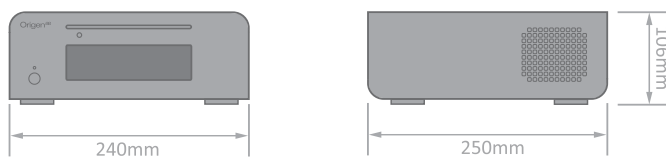

M10

description

The sleek M10 is the smallest enclosure in the Origen^{ae} family of products measuring in at only 106mm in height and 240mm in width. The M10 boasts a form factor that provides an aesthetic and performance potential that is unmatched.

Whilst the M10 is petite in size it does not sacrifice the performance of the system in order to achieve this, with the quality 150W power supply included you have the ability to install a powerful system inside the enclosure.

Through the M10 enclosures support of the ITX motherboard form factor, you have the convenience of a widely available form factor. With ITX motherboards now supporting up to quad core cpu's without the large aesthetic size sacrifices of traditional larger motherboards you can build a very powerful system in a very small space.

specifications

external dimensions (w x h x d)	- 240 x 106 x 250mm (*inc feet)
construction material	- all aluminum chassis
mainboard support	- mini itx
psu(*inc)	- external adapter (150w)
pci / agp card support	- low profile
drive bays	- 1 x 2.5" internal drive bay - slim optical drive bay (slot type)
fan support	- 1 x 60mm intake fan - 1 x 60mm exhaust fan (optional)
expansion slot	- 1
ir / vfd solution	- VF310 vfd / ir module
net weight	- ~3kg
available colours	- black, silver