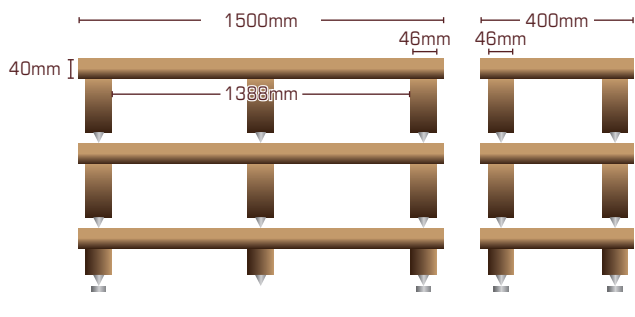

# XL(V)

Front View

Side View

Top View

*If the standard options do not meet your requirements then please contact us and we will quote for a bespoke unit*

XL(V) 1500 x 400

- ▼ Solid hardwood construction
- ▼ Hand-made in the UK
- ▼ Each leg is removable for upgradability
- ▼ Each level is isolated from the next
- ▼ Modular construction with infinite choices of height
- ▼ Height adjustment isolation spikes with locating disc (stainless steel or black)
- ▼ Clear satin lacquer finish

Max Load Per Shelf	150kg
Isolation Spikes	Black / Stainless Steel
Solid Hardwoods	Oak, Cherry, Walnut, Maple, Mahogany, Satin Black
Standard Leg Heights (any available, no extra cost)	65mm, 85mm, 100mm, 120mm, 150mm, 200mm
Legs available in black as an extra	

XL(V) 1400 x 400

- ▼ Solid hardwood construction
- ▼ Hand-made in the UK
- ▼ Each leg is removable for upgradability
- ▼ Each level is isolated from the next
- ▼ Modular construction with infinite choices of height
- ▼ Height adjustment isolation spikes with locating disc (stainless steel or black)
- ▼ Clear satin lacquer finish

XL(V) 1200 x 400

- ▼ Solid hardwood construction
- ▼ Hand-made in the UK
- ▼ Each leg is removable for upgradability
- ▼ Each level is isolated from the next
- ▼ Modular construction with infinite choices of height
- ▼ Height adjustment isolation spikes with locating disc (stainless steel or black)
- ▼ Clear satin lacquer finish