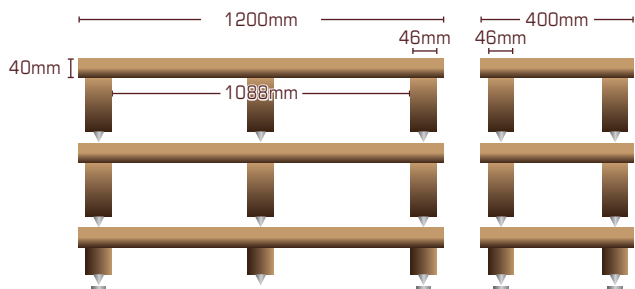

# XL(V)

Front View

Side View

Top View

*If the standard options do not meet your requirements then please contact us and we will quote for a bespoke unit*

XL(V) 1500 x 400

- ▼ Solid hardwood construction
- ▼ Hand-made in the UK
- ▼ Each leg is removable for upgradability
- ▼ Each level is isolated from the next
- ▼ Modular construction with infinite choices of height
- ▼ Height adjustment isolation spikes with locating disc (stainless steel or black)
- ▼ Clear satin lacquer finish

Max Load Per Shelf	150kg
Isolation Spikes	Black / Stainless Steel
Solid Hardwoods	Oak, Cherry, Walnut, Maple, Mahogany, Satin Black
Standard Leg Heights (any available, no extra cost)	65mm, 85mm, 100mm, 120mm, 150mm, 200mm
Legs available in black as an extra	

XL(V) 1400 x 400

- ▼ Solid hardwood construction
- ▼ Hand-made in the UK
- ▼ Each leg is removable for upgradability
- ▼ Each level is isolated from the next
- ▼ Modular construction with infinite choices of height
- ▼ Height adjustment isolation spikes with locating disc (stainless steel or black)
- ▼ Clear satin lacquer finish

XL(V) 1200 x 400

- ▼ Solid hardwood construction
- ▼ Hand-made in the UK
- ▼ Each leg is removable for upgradability
- ▼ Each level is isolated from the next
- ▼ Modular construction with infinite choices of height
- ▼ Height adjustment isolation spikes with locating disc (stainless steel or black)
- ▼ Clear satin lacquer finish