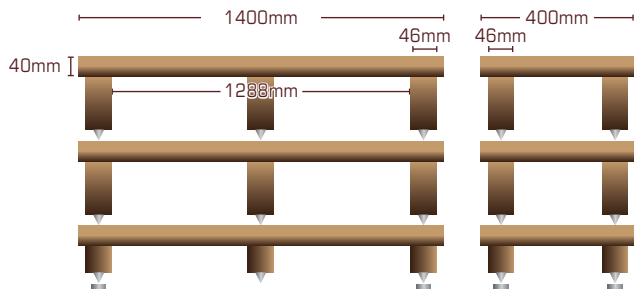

# XL(V)

Front View

Side View

Top View

*If the standard options do not meet your requirements then please contact us and we will quote for a bespoke unit*

XL(V) 1500 x 400

- ▼ Solid hardwood construction
- ▼ Hand-made in the UK
- ▼ Each leg is removable for upgradability
- ▼ Each level is isolated from the next
- ▼ Modular construction with infinite choices of height
- ▼ Height adjustment isolation spikes with locating disc (stainless steel or black)
- ▼ Clear satin lacquer finish

Max Load Per Shelf	150kg
Isolation Spikes	Black / Stainless Steel
Solid Hardwoods	Oak, Cherry, Walnut, Maple, Mahogany, Satin Black
Standard Leg Heights (any available, no extra cost)	65mm, 85mm, 100mm, 120mm, 150mm, 200mm
Legs available in black as an extra	

XL(V) 1400 x 400

- ▼ Solid hardwood construction
- ▼ Hand-made in the UK
- ▼ Each leg is removable for upgradability
- ▼ Each level is isolated from the next
- ▼ Modular construction with infinite choices of height
- ▼ Height adjustment isolation spikes with locating disc (stainless steel or black)
- ▼ Clear satin lacquer finish

XL(V) 1200 x 400

- ▼ Solid hardwood construction
- ▼ Hand-made in the UK
- ▼ Each leg is removable for upgradability
- ▼ Each level is isolated from the next
- ▼ Modular construction with infinite choices of height
- ▼ Height adjustment isolation spikes with locating disc (stainless steel or black)
- ▼ Clear satin lacquer finish