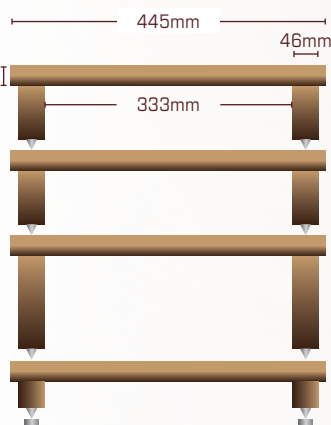

Reference

If the standard options do not meet your requirements then please contact us and we will quote for a bespoke unit

Reference 595 x 400

Front View

Side View

Top View

- ▼ Solid hardwood construction
- ▼ Hand-made in the UK
- ▼ Each leg is removable for upgradability
- ▼ Each level is isolated from the next
- ▼ Modular construction with infinite choices of height
- ▼ Height adjustment isolation spikes with locating disc (stainless steel or black)
- ▼ Clear satin lacquer finish

| | |
|---|---|
| Max Load Per Shelf | 150kg |
| Isolation Spikes | Black / Stainless Steel |
| Solid Hardwoods | Oak, Cherry, Walnut, Maple, Mahogany, Satin Black |
| Standard Leg Heights (any available, no extra cost) | 65mm, 85mm, 100mm, 120mm, 150mm, 200mm |
| Legs available in black as an extra | |

Reference 612 x 500

- ▼ Solid hardwood construction
- ▼ Hand-made in the UK
- ▼ Each leg is removable for upgradability
- ▼ Each level is isolated from the next
- ▼ Modular construction with infinite choices of height
- ▼ Height adjustment isolation spikes with locating disc (stainless steel or black)
- ▼ Clear satin lacquer finish

Reference 445 x 400

- ▼ Solid hardwood construction
- ▼ Hand-made in the UK
- ▼ Each leg is removable for upgradability
- ▼ Each level is isolated from the next
- ▼ Modular construction with infinite choices of height
- ▼ Height adjustment isolation spikes with locating disc (stainless steel or black)
- ▼ Clear satin lacquer finish