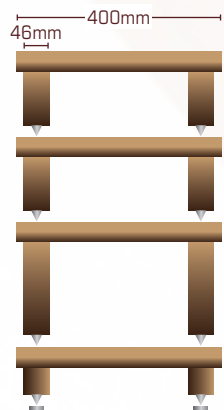

Reference

If the standard options do not meet your requirements then please contact us and we will quote for a bespoke unit

Reference 595 x 400

Front View

Side View

Top View

- ▼ Solid hardwood construction
- ▼ Hand-made in the UK
- ▼ Each leg is removable for upgradability
- ▼ Each level is isolated from the next
- ▼ Modular construction with infinite choices of height
- ▼ Height adjustment isolation spikes with locating disc (stainless steel or black)
- ▼ Clear satin lacquer finish

| | |
|---|---|
| Max Load Per Shelf | 150kg |
| Isolation Spikes | Black / Stainless Steel |
| Solid Hardwoods | Oak, Cherry, Walnut, Maple, Mahogany, Satin Black |
| Standard Leg Heights (any available, no extra cost) | 65mm, 85mm, 100mm, 120mm, 150mm, 200mm |
| Legs available in black as an extra | |

Reference 612 x 500

- ▼ Solid hardwood construction
- ▼ Hand-made in the UK
- ▼ Each leg is removable for upgradability
- ▼ Each level is isolated from the next
- ▼ Modular construction with infinite choices of height
- ▼ Height adjustment isolation spikes with locating disc (stainless steel or black)
- ▼ Clear satin lacquer finish

Reference 445 x 400

- ▼ Solid hardwood construction
- ▼ Hand-made in the UK
- ▼ Each leg is removable for upgradability
- ▼ Each level is isolated from the next
- ▼ Modular construction with infinite choices of height
- ▼ Height adjustment isolation spikes with locating disc (stainless steel or black)
- ▼ Clear satin lacquer finish