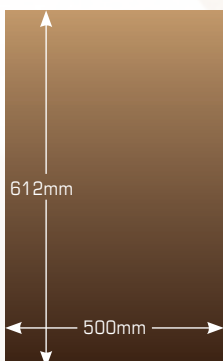

Reference

If the standard options do not meet your requirements then please contact us and we will quote for a bespoke unit

Reference 595 x 400

Front View

Side View

Top View

- ▼ Solid hardwood construction
- ▼ Hand-made in the UK
- ▼ Each leg is removable for upgradability
- ▼ Each level is isolated from the next
- ▼ Modular construction with infinite choices of height
- ▼ Height adjustment isolation spikes with locating disc (stainless steel or black)
- ▼ Clear satin lacquer finish

| | |
|---|---|
| Max Load Per Shelf | 150kg |
| Isolation Spikes | Black / Stainless Steel |
| Solid Hardwoods | Oak, Cherry, Walnut, Maple, Mahogany, Satin Black |
| Standard Leg Heights (any available, no extra cost) | 65mm, 85mm, 100mm, 120mm, 150mm, 200mm |
| Legs available in black as an extra | |

Reference 612 x 500

- ▼ Solid hardwood construction
- ▼ Hand-made in the UK
- ▼ Each leg is removable for upgradability
- ▼ Each level is isolated from the next
- ▼ Modular construction with infinite choices of height
- ▼ Height adjustment isolation spikes with locating disc (stainless steel or black)
- ▼ Clear satin lacquer finish

Reference 445 x 400

- ▼ Solid hardwood construction
- ▼ Hand-made in the UK
- ▼ Each leg is removable for upgradability
- ▼ Each level is isolated from the next
- ▼ Modular construction with infinite choices of height
- ▼ Height adjustment isolation spikes with locating disc (stainless steel or black)
- ▼ Clear satin lacquer finish