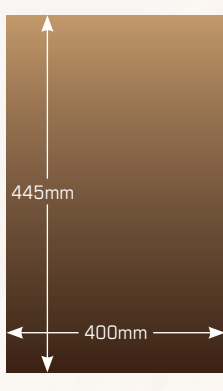

- ▼ Solid hardwood construction
- ▼ Hand-made in the UK
- ▼ Each leg is removable for upgradability
- ▼ Each level is isolated from the next
- ▼ Modular construction with infinite choices of height
- ▼ Height adjustment isolation spikes with locating disc (stainless steel or black)
- ▼ Clear satin lacquer finish

Max Load Per Shelf	150kg
Isolation Spikes	Black / Stainless Steel
Solid Hardwoods	Oak, Cherry, Walnut, Maple, Mahogany, Satin Black
Standard Leg Heights (any available, no extra cost)	65mm, 85mm, 100mm, 120mm, 150mm, 200mm
Legs available in black as an extra