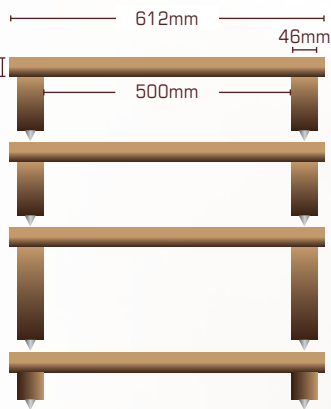

Reference

If the standard options do not meet your requirements then please contact us and we will quote for a bespoke unit

Reference 595 x 400

Front View

Side View

Top View

- ▼ Solid hardwood construction
- ▼ Hand-made in the UK
- ▼ Each leg is removable for upgradability
- ▼ Each level is isolated from the next
- ▼ Modular construction with infinite choices of height
- ▼ Height adjustment isolation spikes with locating disc (stainless steel or black)
- ▼ Clear satin lacquer finish

| | |
|---|---|
| Max Load Per Shelf | 150kg |
| Isolation Spikes | Black / Stainless Steel |
| Solid Hardwoods | Oak, Cherry, Walnut, Maple, Mahogany, Satin Black |
| Standard Leg Heights (any available, no extra cost) | 65mm, 85mm, 100mm, 120mm, 150mm, 200mm |
| Legs available in black as an extra | |

Reference 612 x 500

- ▼ Solid hardwood construction
- ▼ Hand-made in the UK
- ▼ Each leg is removable for upgradability
- ▼ Each level is isolated from the next
- ▼ Modular construction with infinite choices of height
- ▼ Height adjustment isolation spikes with locating disc (stainless steel or black)
- ▼ Clear satin lacquer finish

Reference 445 x 400

- ▼ Solid hardwood construction
- ▼ Hand-made in the UK
- ▼ Each leg is removable for upgradability
- ▼ Each level is isolated from the next
- ▼ Modular construction with infinite choices of height
- ▼ Height adjustment isolation spikes with locating disc (stainless steel or black)
- ▼ Clear satin lacquer finish