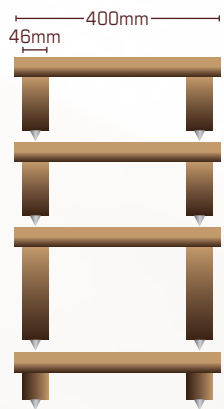

Reference

If the standard options do not meet your requirements then please contact us and we will quote for a bespoke unit

Reference 595 x 400

Front View

Side View

Top View

- ▼ Solid hardwood construction
- ▼ Hand-made in the UK
- ▼ Each leg is removable for upgradability
- ▼ Each level is isolated from the next
- ▼ Modular construction with infinite choices of height
- ▼ Height adjustment isolation spikes with locating disc (stainless steel or black)
- ▼ Clear satin lacquer finish

| | |
|---|---|
| Max Load Per Shelf | 150kg |
| Isolation Spikes | Black / Stainless Steel |
| Solid Hardwoods | Oak, Cherry, Walnut, Maple, Mahogany, Satin Black |
| Standard Leg Heights (any available, no extra cost) | 65mm, 85mm, 100mm, 120mm, 150mm, 200mm |
| Legs available in black as an extra | |

Reference 612 x 500

- ▼ Solid hardwood construction
- ▼ Hand-made in the UK
- ▼ Each leg is removable for upgradability
- ▼ Each level is isolated from the next
- ▼ Modular construction with infinite choices of height
- ▼ Height adjustment isolation spikes with locating disc (stainless steel or black)
- ▼ Clear satin lacquer finish

Reference 445 x 400

- ▼ Solid hardwood construction
- ▼ Hand-made in the UK
- ▼ Each leg is removable for upgradability
- ▼ Each level is isolated from the next
- ▼ Modular construction with infinite choices of height
- ▼ Height adjustment isolation spikes with locating disc (stainless steel or black)
- ▼ Clear satin lacquer finish