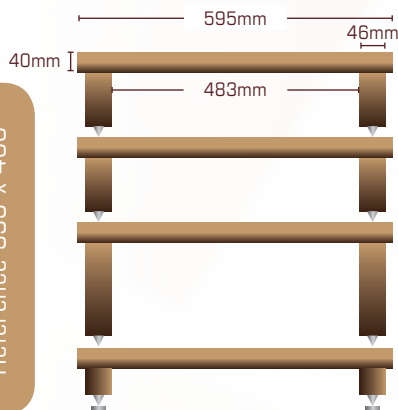

Reference

If the standard options do not meet your requirements then please contact us and we will quote for a bespoke unit

Reference 595 x 400

Front View

Side View

Top View

- ▼ Solid hardwood construction
- ▼ Hand-made in the UK
- ▼ Each leg is removable for upgradability
- ▼ Each level is isolated from the next
- ▼ Modular construction with infinite choices of height
- ▼ Height adjustment isolation spikes with locating disc (stainless steel or black)
- ▼ Clear satin lacquer finish

| | |
|---|---|
| Max Load Per Shelf | 150kg |
| Isolation Spikes | Black / Stainless Steel |
| Solid Hardwoods | Oak, Cherry, Walnut, Maple, Mahogany, Satin Black |
| Standard Leg Heights (any available, no extra cost) | 65mm, 85mm, 100mm, 120mm, 150mm, 200mm |
| Legs available in black as an extra | |

Reference 612 x 500

- ▼ Solid hardwood construction
- ▼ Hand-made in the UK
- ▼ Each leg is removable for upgradability
- ▼ Each level is isolated from the next
- ▼ Modular construction with infinite choices of height
- ▼ Height adjustment isolation spikes with locating disc (stainless steel or black)
- ▼ Clear satin lacquer finish

Reference 445 x 400

- ▼ Solid hardwood construction
- ▼ Hand-made in the UK
- ▼ Each leg is removable for upgradability
- ▼ Each level is isolated from the next
- ▼ Modular construction with infinite choices of height
- ▼ Height adjustment isolation spikes with locating disc (stainless steel or black)
- ▼ Clear satin lacquer finish