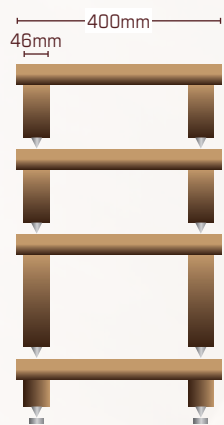

Reference

If the standard options do not meet your requirements then please contact us and we will quote for a bespoke unit

Reference 595 x 400

Front View

Side View

Top View

- ▼ Solid hardwood construction
- ▼ Hand-made in the UK
- ▼ Each leg is removable for upgradability
- ▼ Each level is isolated from the next
- ▼ Modular construction with infinite choices of height
- ▼ Height adjustment isolation spikes with locating disc (stainless steel or black)
- ▼ Clear satin lacquer finish

| | |
|---|---|
| Max Load Per Shelf | 150kg |
| Isolation Spikes | Black / Stainless Steel |
| Solid Hardwoods | Oak, Cherry, Walnut, Maple, Mahogany, Satin Black |
| Standard Leg Heights (any available, no extra cost) | 65mm, 85mm, 100mm, 120mm, 150mm, 200mm |
| Legs available in black as an extra | |

Reference 612 x 500

- ▼ Solid hardwood construction
- ▼ Hand-made in the UK
- ▼ Each leg is removable for upgradability
- ▼ Each level is isolated from the next
- ▼ Modular construction with infinite choices of height
- ▼ Height adjustment isolation spikes with locating disc (stainless steel or black)
- ▼ Clear satin lacquer finish

Reference 445 x 400

- ▼ Solid hardwood construction
- ▼ Hand-made in the UK
- ▼ Each leg is removable for upgradability
- ▼ Each level is isolated from the next
- ▼ Modular construction with infinite choices of height
- ▼ Height adjustment isolation spikes with locating disc (stainless steel or black)
- ▼ Clear satin lacquer finish